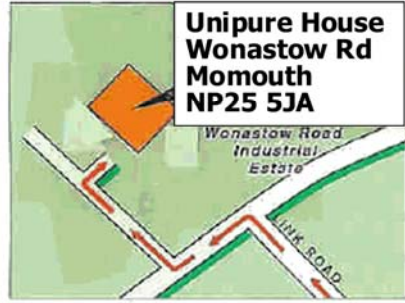

Siltbuster®

**Unipure House, Wonastow Road West,
Monmouth, NP25 5JA**

Public Transport

Bristol Parkway Station
Approximately 45 minutes drive.
Newport Station
Approximately 30 minutes drive.

Bristol Airport
Approximately 1 hours drive.
Cardiff Airport
Approximately 1 hours drive.
Birmingham Airport
Approximately 1 hour 30 minutes

Section Detail:

**Unipure House
Wonastow Rd
Monmouth
NP25 5JA**

**Unipure House
Wonastow Rd
Monmouth
NP25 5JA**

*SEE SECTION DETAIL

How to find us

From the South

Travelling on the M4 turn off at Junction 24 (Coldra), take the A449 signposted to Monmouth. Proceed until just after the tunnels at Monmouth where you turn immediately left. With Petrol Station on your left, turn left at mini roundabout. Take next right turning onto Link Road (signposted Wonastow Road Ind Estate), proceed for approx. 1/2 mile. Turn left at T junction then immediately right into Wonastow Industrial Estate West. Proceed for approx. 500 yards, Unipure House is on your right just past Travis Perkins.

From the North

Travelling on the M5 turn off at junction 8, take the M50 to Ross-on-Wye then the A40 to Monmouth. Once in Monmouth on A40, go straight through traffic lights. Take next turning left onto the B4293 (Signposted Trelleck B4293), turning is just before tunnels. Turn right at T junction then take next left onto Link Road (signposted Wonastow Road Ind Estate), proceed for approx. 1/2 mile. Turn left at T junction then immediately right into Wonastow Industrial Estate West. Proceed for approx. 500 yards, Unipure House is on your right just past Travis Perkins.