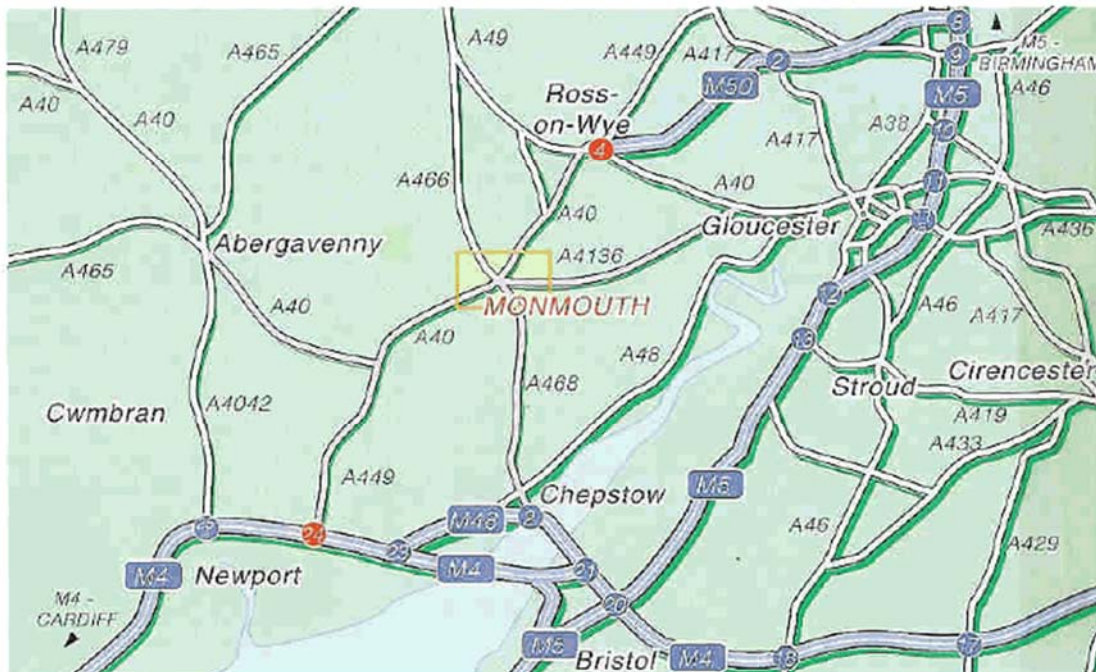

Siltbuster®

**Unipure House, Wonastow Road West,
Monmouth, NP25 5JA**

Public Transport

Bristol Parkway Station
Approximately 45 minutes drive.
Newport Station
Approximately 30 minutes drive.

Bristol Airport
Approximately 1 hours drive.
Cardiff Airport
Approximately 1 hours drive.
Birmingham Airport
Approximately 1 hour 30 minutes

Section Detail:

**Unipure House
Wonastow Rd
Monmouth
NP25 5JA**

**Unipure House
Wonastow Rd
Monmouth
NP25 5JA**

*SEE SECTION DETAIL

How to find us

From the South

Travelling on the M4 turn off at Junction 24 (Coldra), take the A449 signposted to Monmouth. Proceed until just after the tunnels at Monmouth where you turn immediately left. With Petrol Station on your left, turn left at mini roundabout. Take next right turning onto Link Road (signposted Wonastow Road Ind Estate), proceed for approx. 1/2 mile. Turn left at T junction then immediately right into Wonastow Industrial Estate West. Proceed for approx. 500 yards, Unipure House is on your right just past Travis Perkins.

From the North

Travelling on the M5 turn off at junction 8, take the M50 to Ross-on-Wye then the A40 to Monmouth. Once in Monmouth on A40, go straight through traffic lights. Take next turning left onto the B4293 (Signposted Trelleck B4293), turning is just before tunnels. Turn right at T junction then take next left onto Link Road (signposted Wonastow Road Ind Estate), proceed for approx. 1/2 mile. Turn left at T junction then immediately right into Wonastow Industrial Estate West. Proceed for approx. 500 yards, Unipure House is on your right just past Travis Perkins.