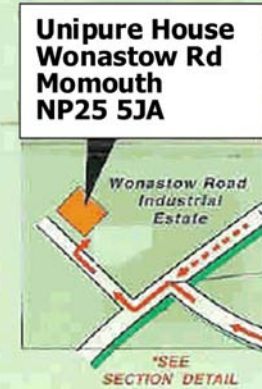

Siltbuster®

**Unipure House, Wonastow Road West,
Monmouth, NP25 5JA**

Public Transport

Bristol Parkway Station
Approximately 45 minutes drive.
Newport Station
Approximately 30 minutes drive.

Bristol Airport
Approximately 1 hours drive.
Cardiff Airport
Approximately 1 hours drive.
Birmingham Airport
Approximately 1 hour 30 minutes

Section Detail:

**Unipure House
Wonastow Rd
Monmouth
NP25 5JA**

**Unipure House
Wonastow Rd
Monmouth
NP25 5JA**

*SEE SECTION DETAIL

How to find us

From the South

Travelling on the M4 turn off at Junction 24 (Coldra), take the A449 signposted to Monmouth. Proceed until just after the tunnels at Monmouth where you turn immediately left. With Petrol Station on your left, turn left at mini roundabout. Take next right turning onto Link Road (signposted Wonastow Road Ind Estate), proceed for approx. 1/2 mile. Turn left at T junction then immediately right into Wonastow Industrial Estate West. Proceed for approx. 500 yards, Unipure House is on your right just past Travis Perkins.

From the North

Travelling on the M5 turn off at junction 8, take the M50 to Ross-on-Wye then the A40 to Monmouth. Once in Monmouth on A40, go straight through traffic lights. Take next turning left onto the B4293 (Signposted Trelleck B4293), turning is just before tunnels. Turn right at T junction then take next left onto Link Road (signposted Wonastow Road Ind Estate), proceed for approx. 1/2 mile. Turn left at T junction then immediately right into Wonastow Industrial Estate West. Proceed for approx. 500 yards, Unipure House is on your right just past Travis Perkins.