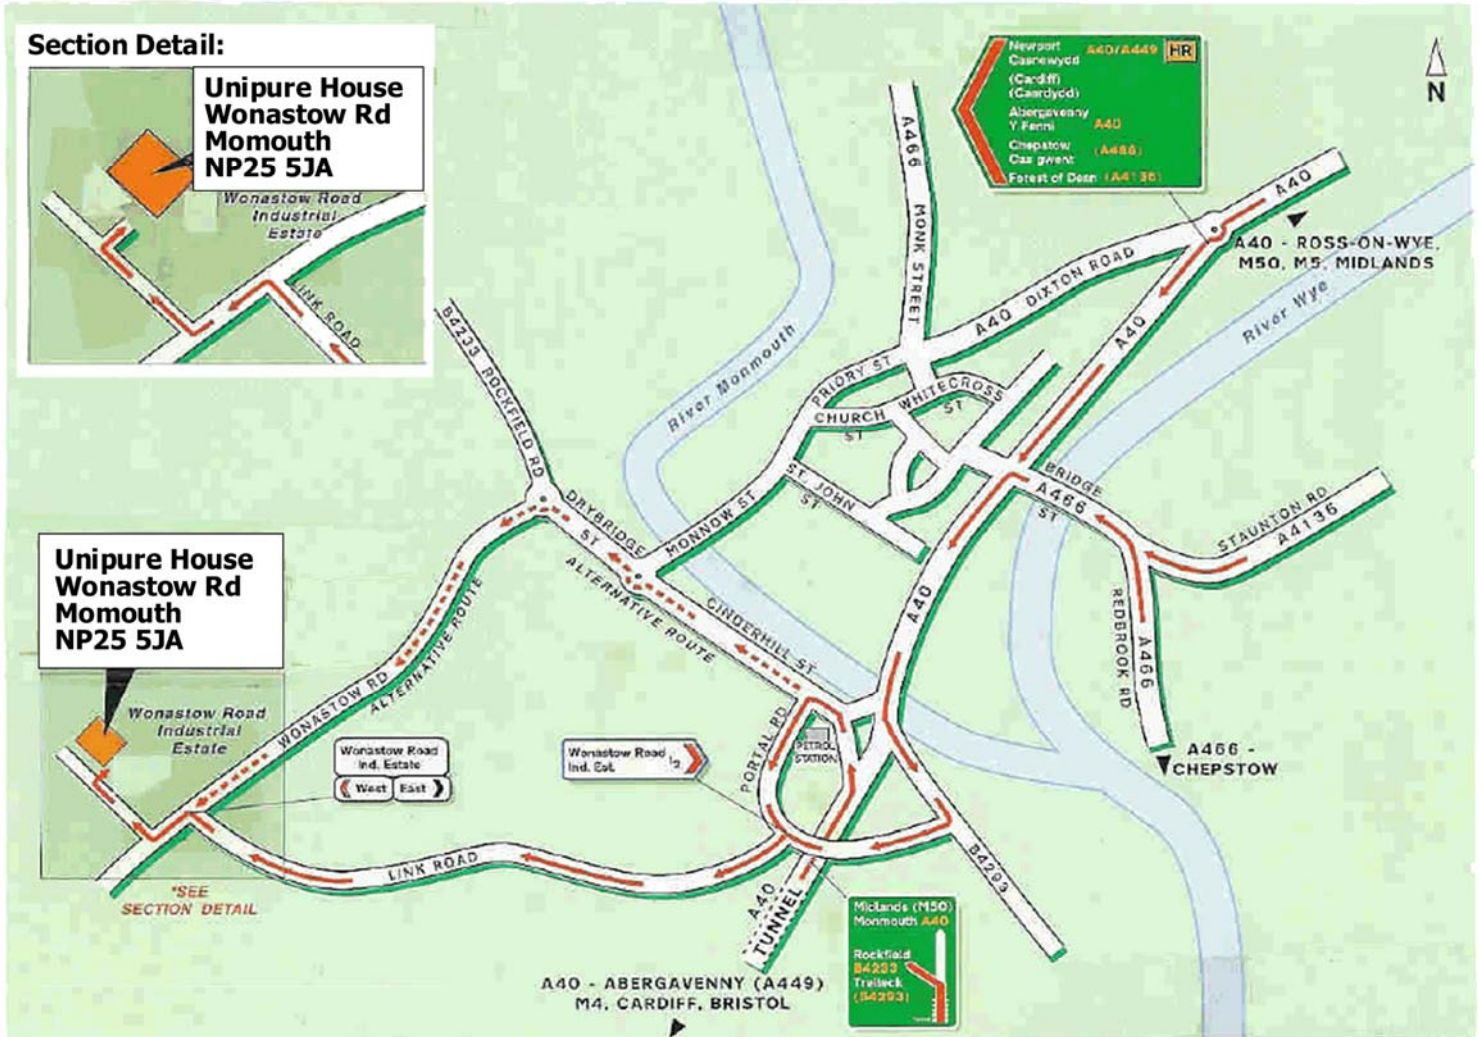

Siltbuster®

**Unipure House, Wonastow Road West,
Monmouth, NP25 5JA**

Public Transport

Bristol Parkway Station
Approximately 45 minutes drive.
Newport Station
Approximately 30 minutes drive.

Bristol Airport
Approximately 1 hours drive.
Cardiff Airport
Approximately 1 hours drive.
Birmingham Airport
Approximately 1 hour 30 minutes

Section Detail:

**Unipure House
Wonastow Rd
Monmouth
NP25 5JA**

**Unipure House
Wonastow Rd
Monmouth
NP25 5JA**

*SEE SECTION DETAIL

How to find us

From the South

Travelling on the M4 turn off at Junction 24 (Coldra), take the A449 signposted to Monmouth. Proceed until just after the tunnels at Monmouth where you turn immediately left. With Petrol Station on your left, turn left at mini roundabout. Take next right turning onto Link Road (signposted Wonastow Road Ind Estate), proceed for approx. 1/2 mile. Turn left at T junction then immediately right into Wonastow Industrial Estate West. Proceed for approx. 500 yards, Unipure House is on your right just past Travis Perkins.

From the North

Travelling on the M5 turn off at junction 8, take the M50 to Ross-on-Wye then the A40 to Monmouth. Once in Monmouth on A40, go straight through traffic lights. Take next turning left onto the B4293 (Signposted Trelleck B4293), turning is just before tunnels. Turn right at T junction then take next left onto Link Road (signposted Wonastow Road Ind Estate), proceed for approx. 1/2 mile. Turn left at T junction then immediately right into Wonastow Industrial Estate West. Proceed for approx. 500 yards, Unipure House is on your right just past Travis Perkins.